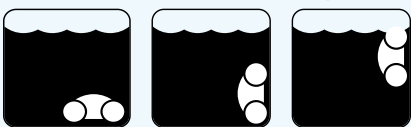

* Compatible with iOS and Android platforms

aquabot®